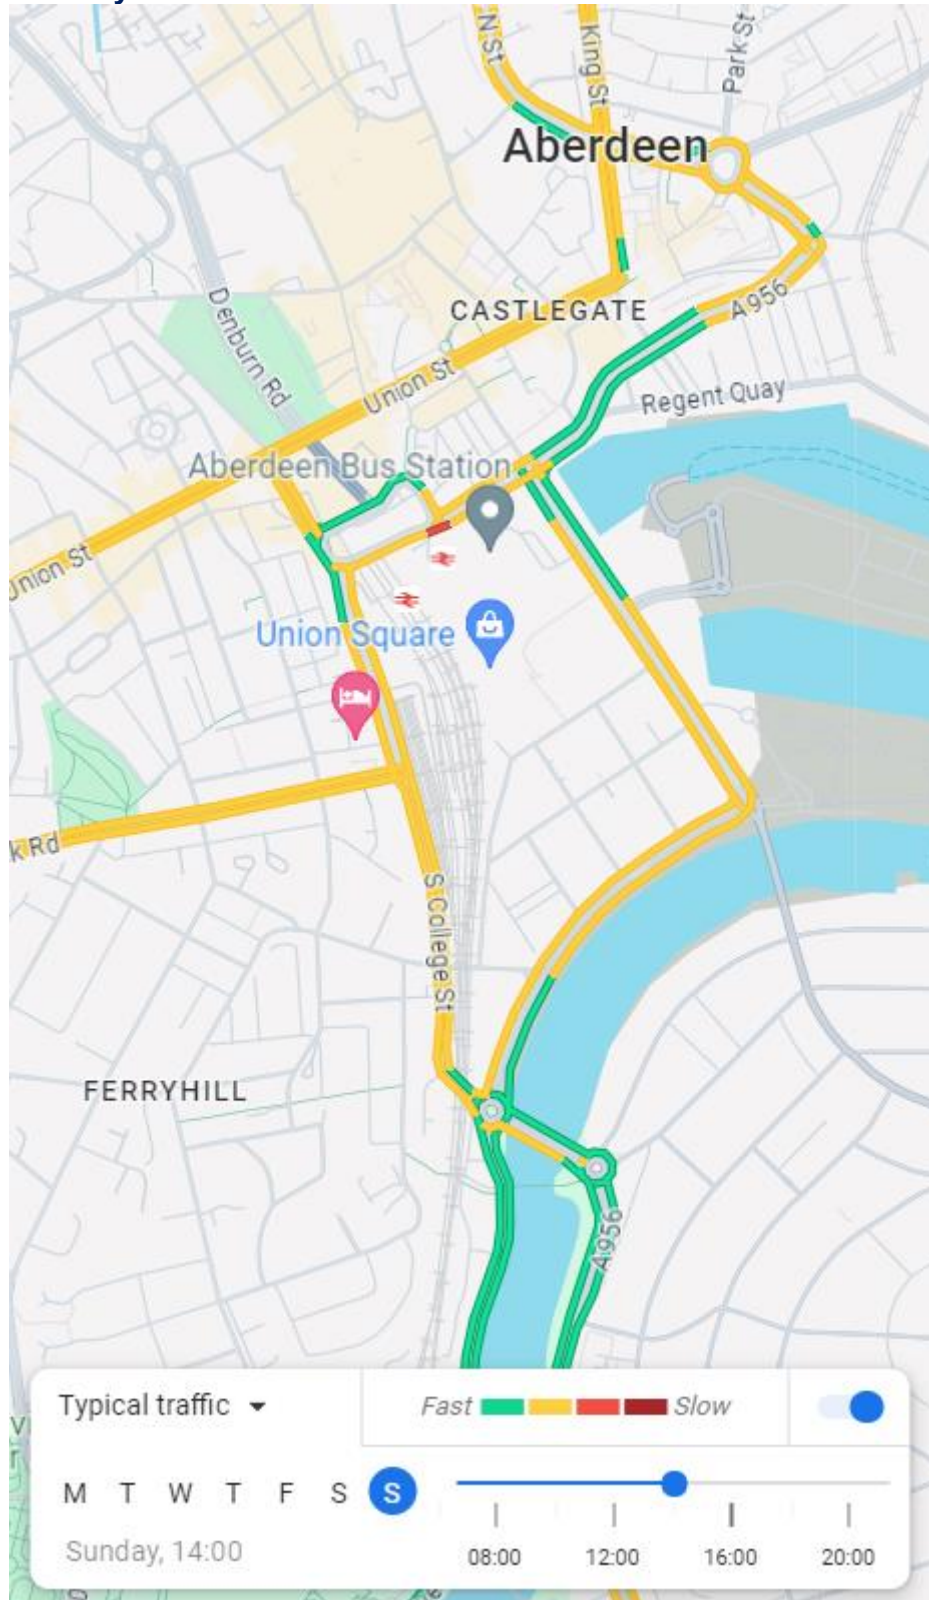

Appendix J Typical traffic in Aberdeen city centre on Sunday at peak times
(Information courtesy of Google Maps – 9 May 2024)

11.00am Sunday

12.00pm Sunday

1.00pm Sunday

2.00pm Sunday

3.00pm Sunday

4.00pm Sunday