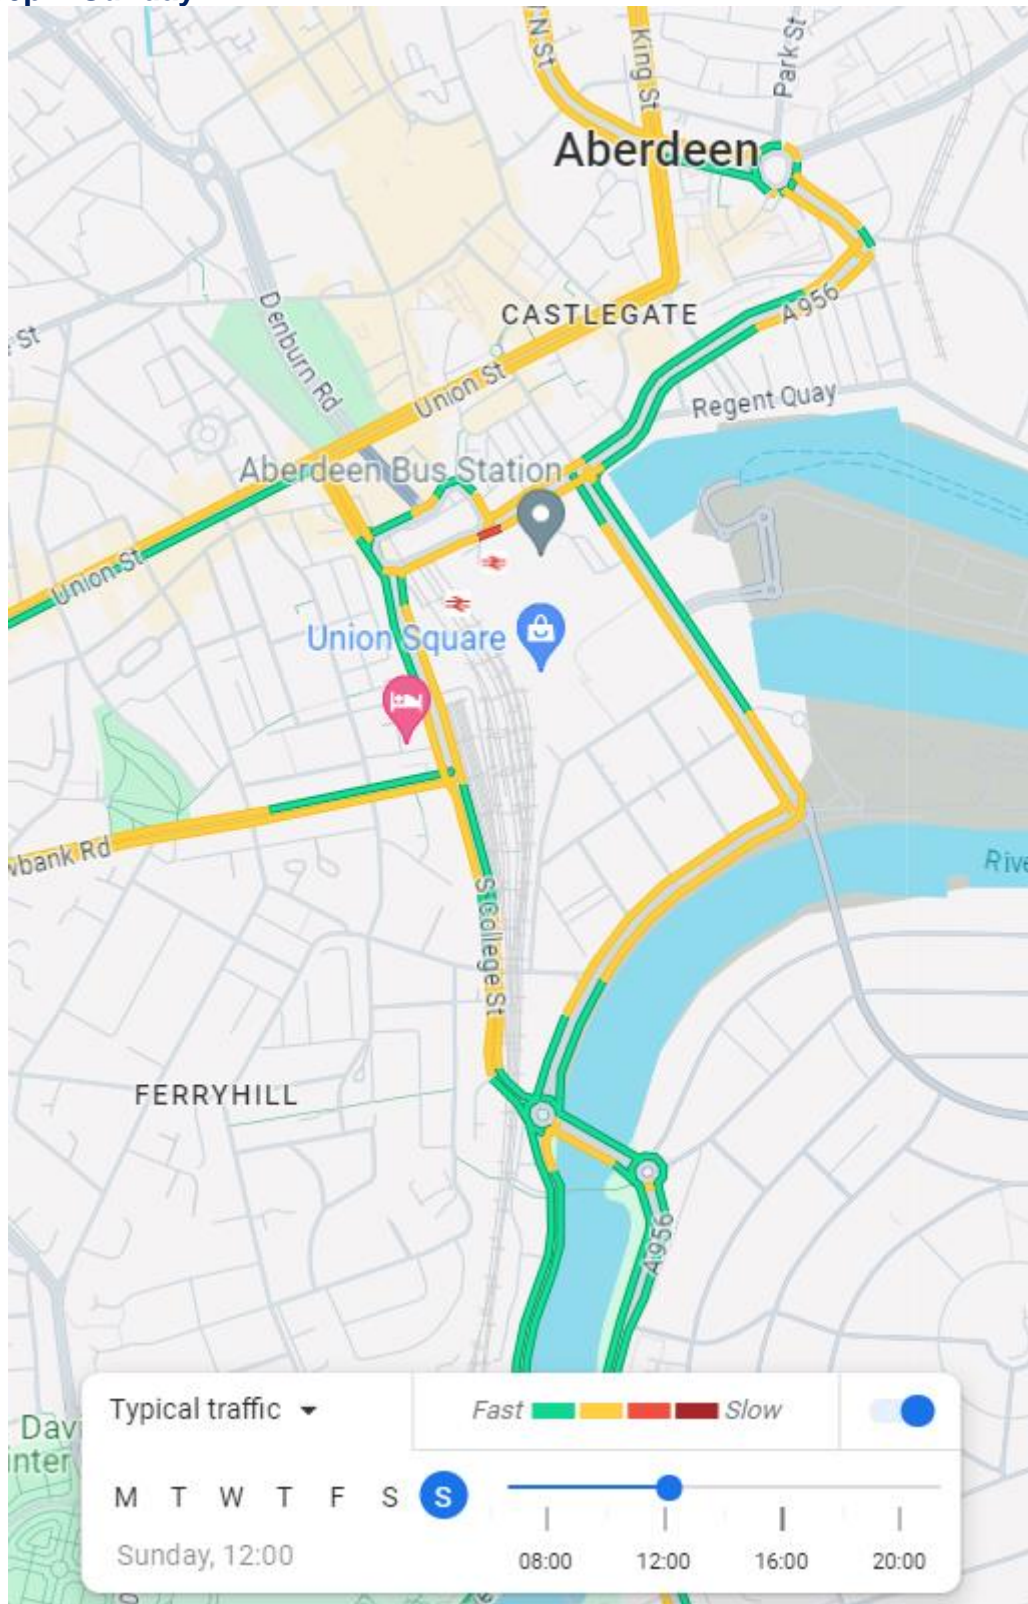

Appendix J Typical traffic in Aberdeen city centre on Sunday at peak times
(Information courtesy of Google Maps – 9 May 2024)

11.00am Sunday

12.00pm Sunday

1.00pm Sunday

2.00pm Sunday

3.00pm Sunday

4.00pm Sunday